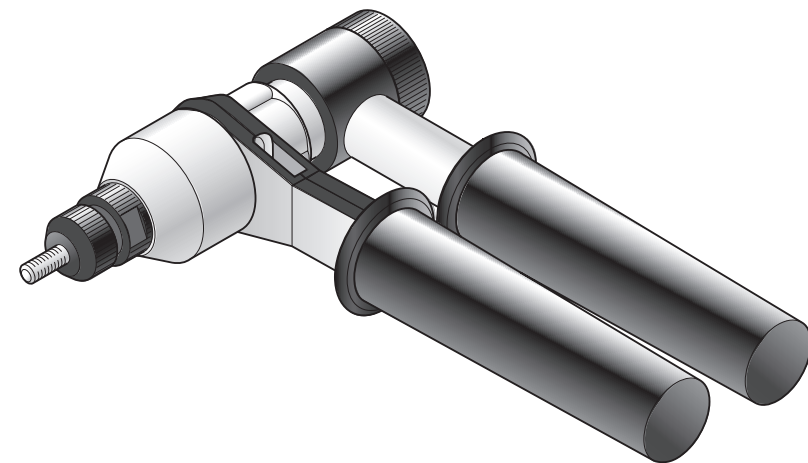

MFX 612S

MASTERFIX®

MFX 612S

MASTERFIX®

Capacity in stainless steel			
			
M5		M6 10 - 24 10 - 32	
M6		M8 1/4 - 20	
M8		M10 5/16 - 18	
		M12 3/8 - 16	

THE NEXT GENERATION TOOLS

MFX 612S