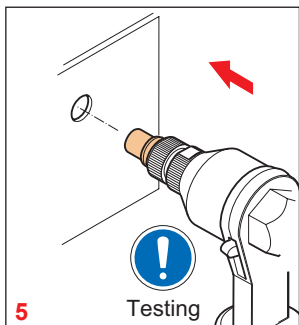

MFX 612S

MASTERFIX®

MFX 612S

MASTERFIX®

Capacity in stainless steel			
			
M5		M6 10 - 24 10 - 32	
M6		M8 1/4 - 20	
M8		M10 5/16 - 18	
		M12 3/8 - 16	

THE NEXT GENERATION TOOLS

MFX 612S